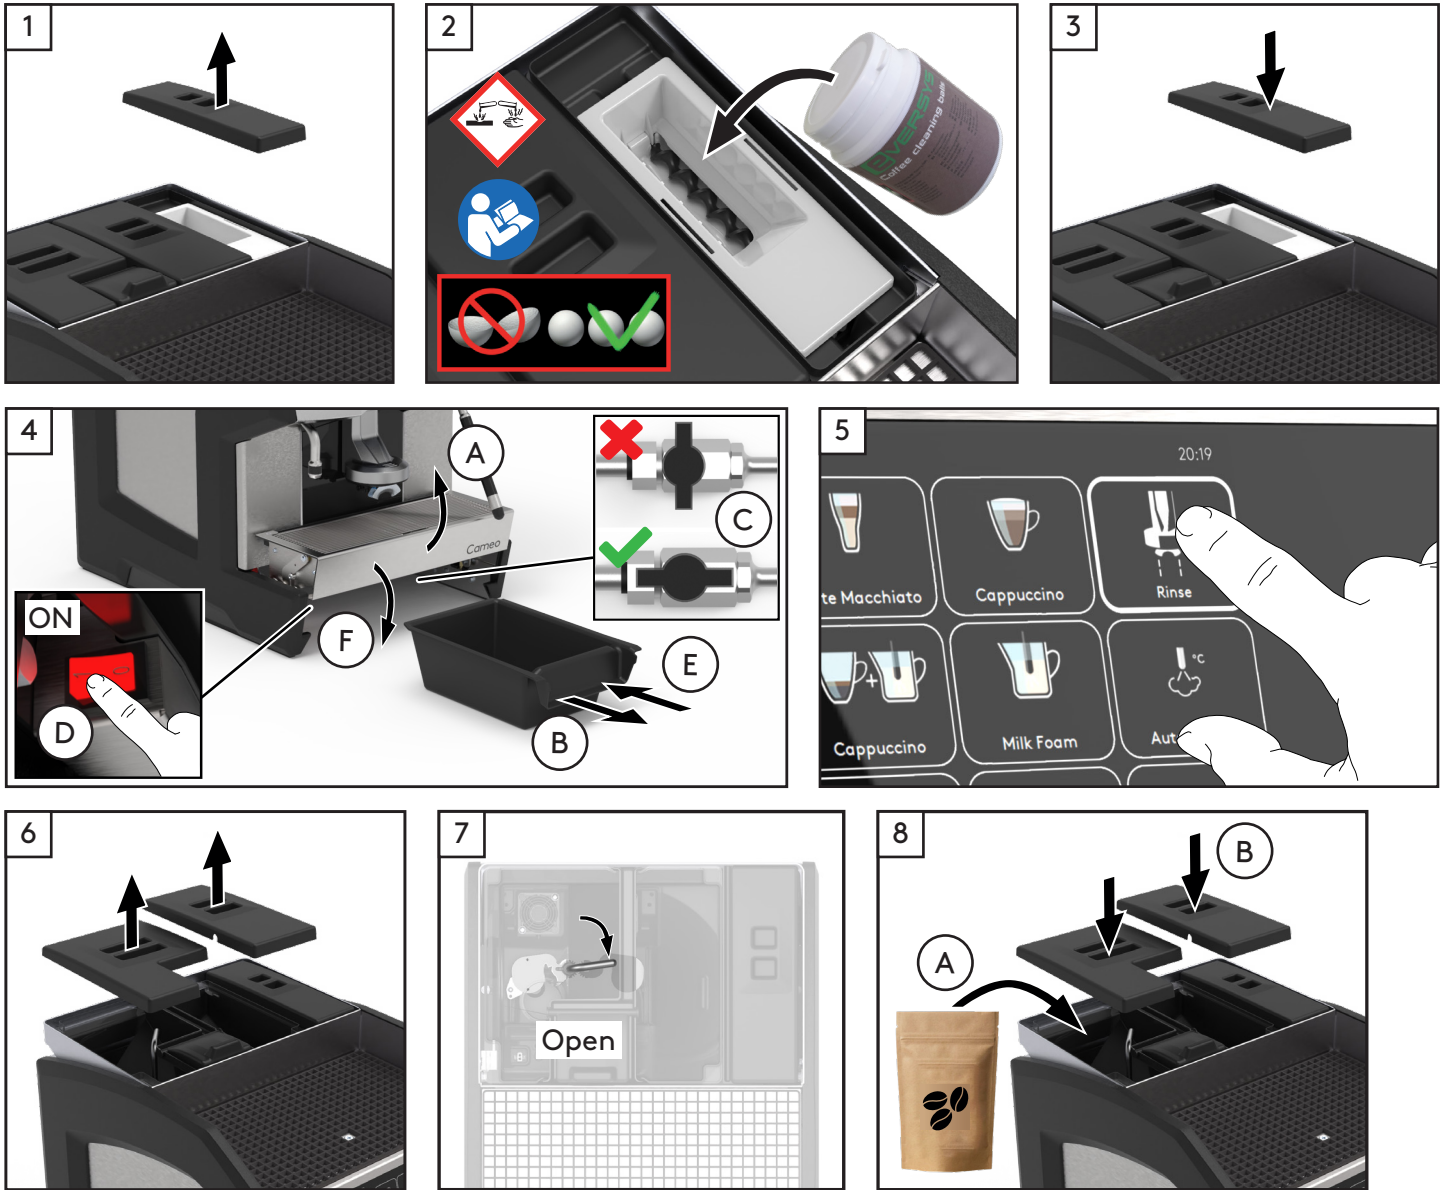

START

POWDER COFFEE PRODUCTS

☕ COFFEE OUTLET

☕ HOT WATER OUTLET

☁ STEAM

☕ 1.5-STEP

Please scan this QR code and read the User Manual before using the appliance.