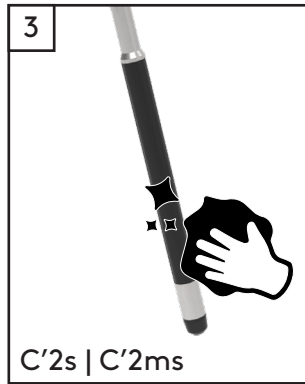

START

POWDER COFFEE PRODUCTS

☕ COFFEE OUTLET

☕ HOT WATER OUTLET

☁ STEAM

☕ 1.5-STEP

Please scan this QR code and read the User Manual before using the appliance.