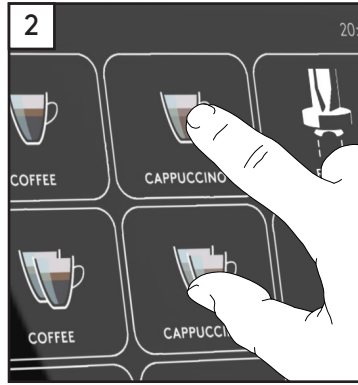

START

POWDER COFFEE PRODUCTS

☕ COFFEE OUTLET

☕ HOT WATER OUTLET

☁ STEAM

☕ 1.5-STEP

Please scan this QR code and read the User Manual before using the appliance.