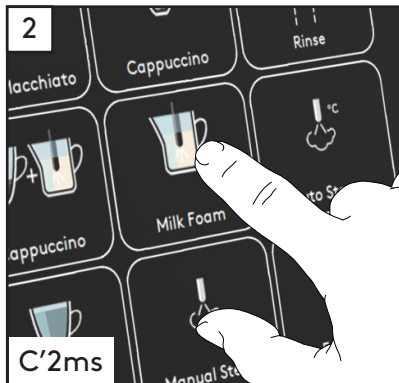

START

POWDER COFFEE PRODUCTS

☕ COFFEE OUTLET

☕ HOT WATER OUTLET

☁ STEAM

☕ 1.5-STEP

Please scan this QR code and read the User Manual before using the appliance.