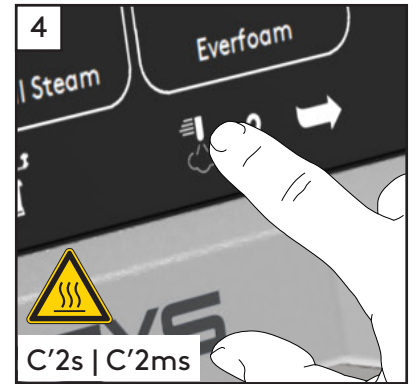

START

POWDER COFFEE PRODUCTS

☕ COFFEE OUTLET

☕ HOT WATER OUTLET

☁ STEAM

☕ 1.5-STEP

Please scan this QR code and read the User Manual before using the appliance.