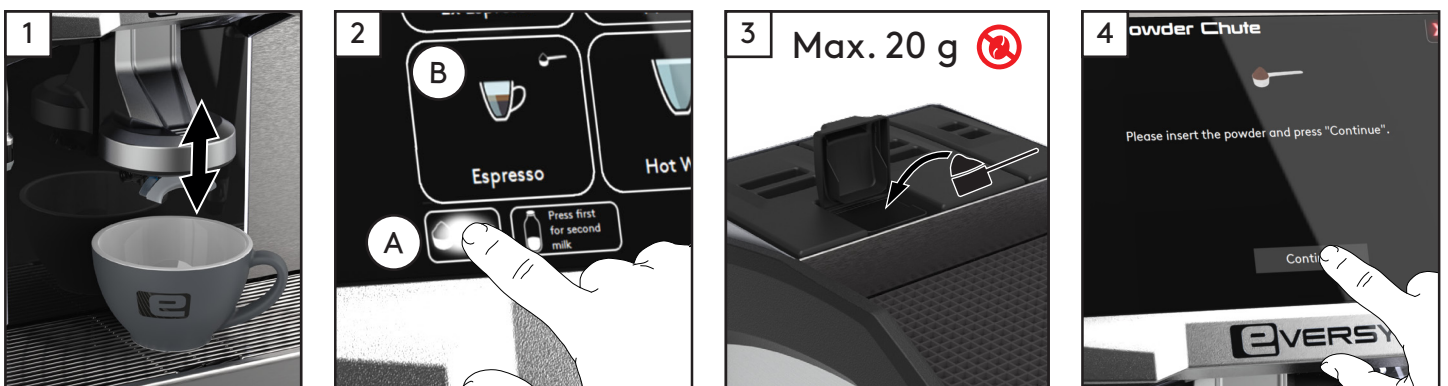

START

POWDER COFFEE PRODUCTS

☕ COFFEE OUTLET

☕ HOT WATER OUTLET

☁ STEAM

☕ 1.5-STEP

Please scan this QR code and read the User Manual before using the appliance.